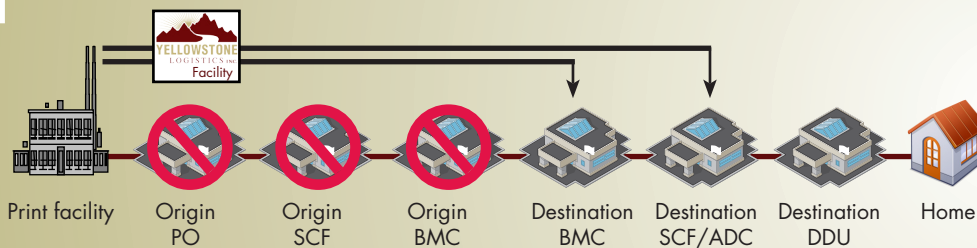

YELLOWSTONE LOGISTICS INC.

MAIL DROP-SHIP SERVICES

Yellowstone Drop-shipping

- By-passes 3 – 4 USPS facilities
- Maximizes mailers postage discounts
- Improves speed of delivery / cycle time
- Reduces # USPS handlings / mail-piece damage
- Enables mailers to target "In-home" dates for their mailings

Yellowstone Serves:

- Over 350 USPS NDC (BMC) & RDC (SCF) facilities
- Over 90% of the US population at the RDC (SCF) level
- DDU or other specialized programs as needed

Contact:
Yellowstone Logistics Inc.
125 Mercedes Drive
Carol Stream, IL 60188

www.yellowstonelogistics.com

Yellowstone's service enables even small jobs with a few palletized entries to benefit from drop-shipping to the RDC (SCF) level

www.epa.gov/smartwaylogistics

Worldwide Delivery On Your Schedule

ROLL STOCK MANAGEMENT

- Just in time production planning
- Rail access for receiving
- Warehousing
- On Demand Deliveries

BULK - LTL & TRUCKLOAD

- Inbound components, envelopes, signatures, covers, blow in cards, paper & supplies
- Outbound WIP to finishing
- Outbound finished product to consignees