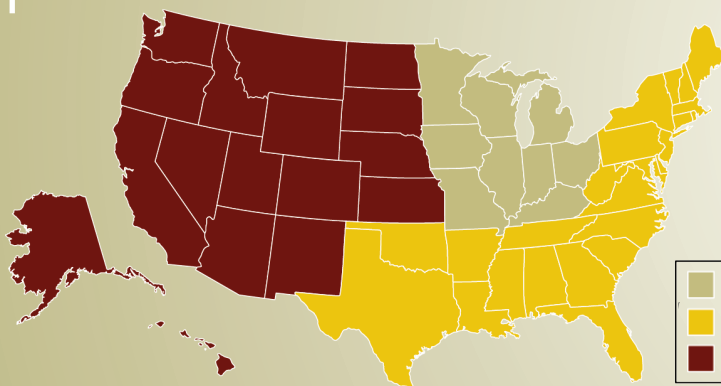

YELLOWSTONE LOGISTICS INC.

LTL SERVICES

Yellowstone LTL

- Online system that manages all carriers
- Online rate comparisons among all carriers
- Over 50 carriers nationwide
- Electronic BOL's via email
- Online Delivery Tracing
- Electronic reporting for all carriers

Yellowstone Offers:

- Partial
- Canadian & Mexican cross border documentation available
- Cross docking

MC# 600647

SCAC Code -YLWS

Contact:

Yellowstone Logistics Inc.
125 Mercedes Drive
Carol Stream, IL 60188

www.yellowstonelogistics.com

www.epa.gov/smartwaylogistics